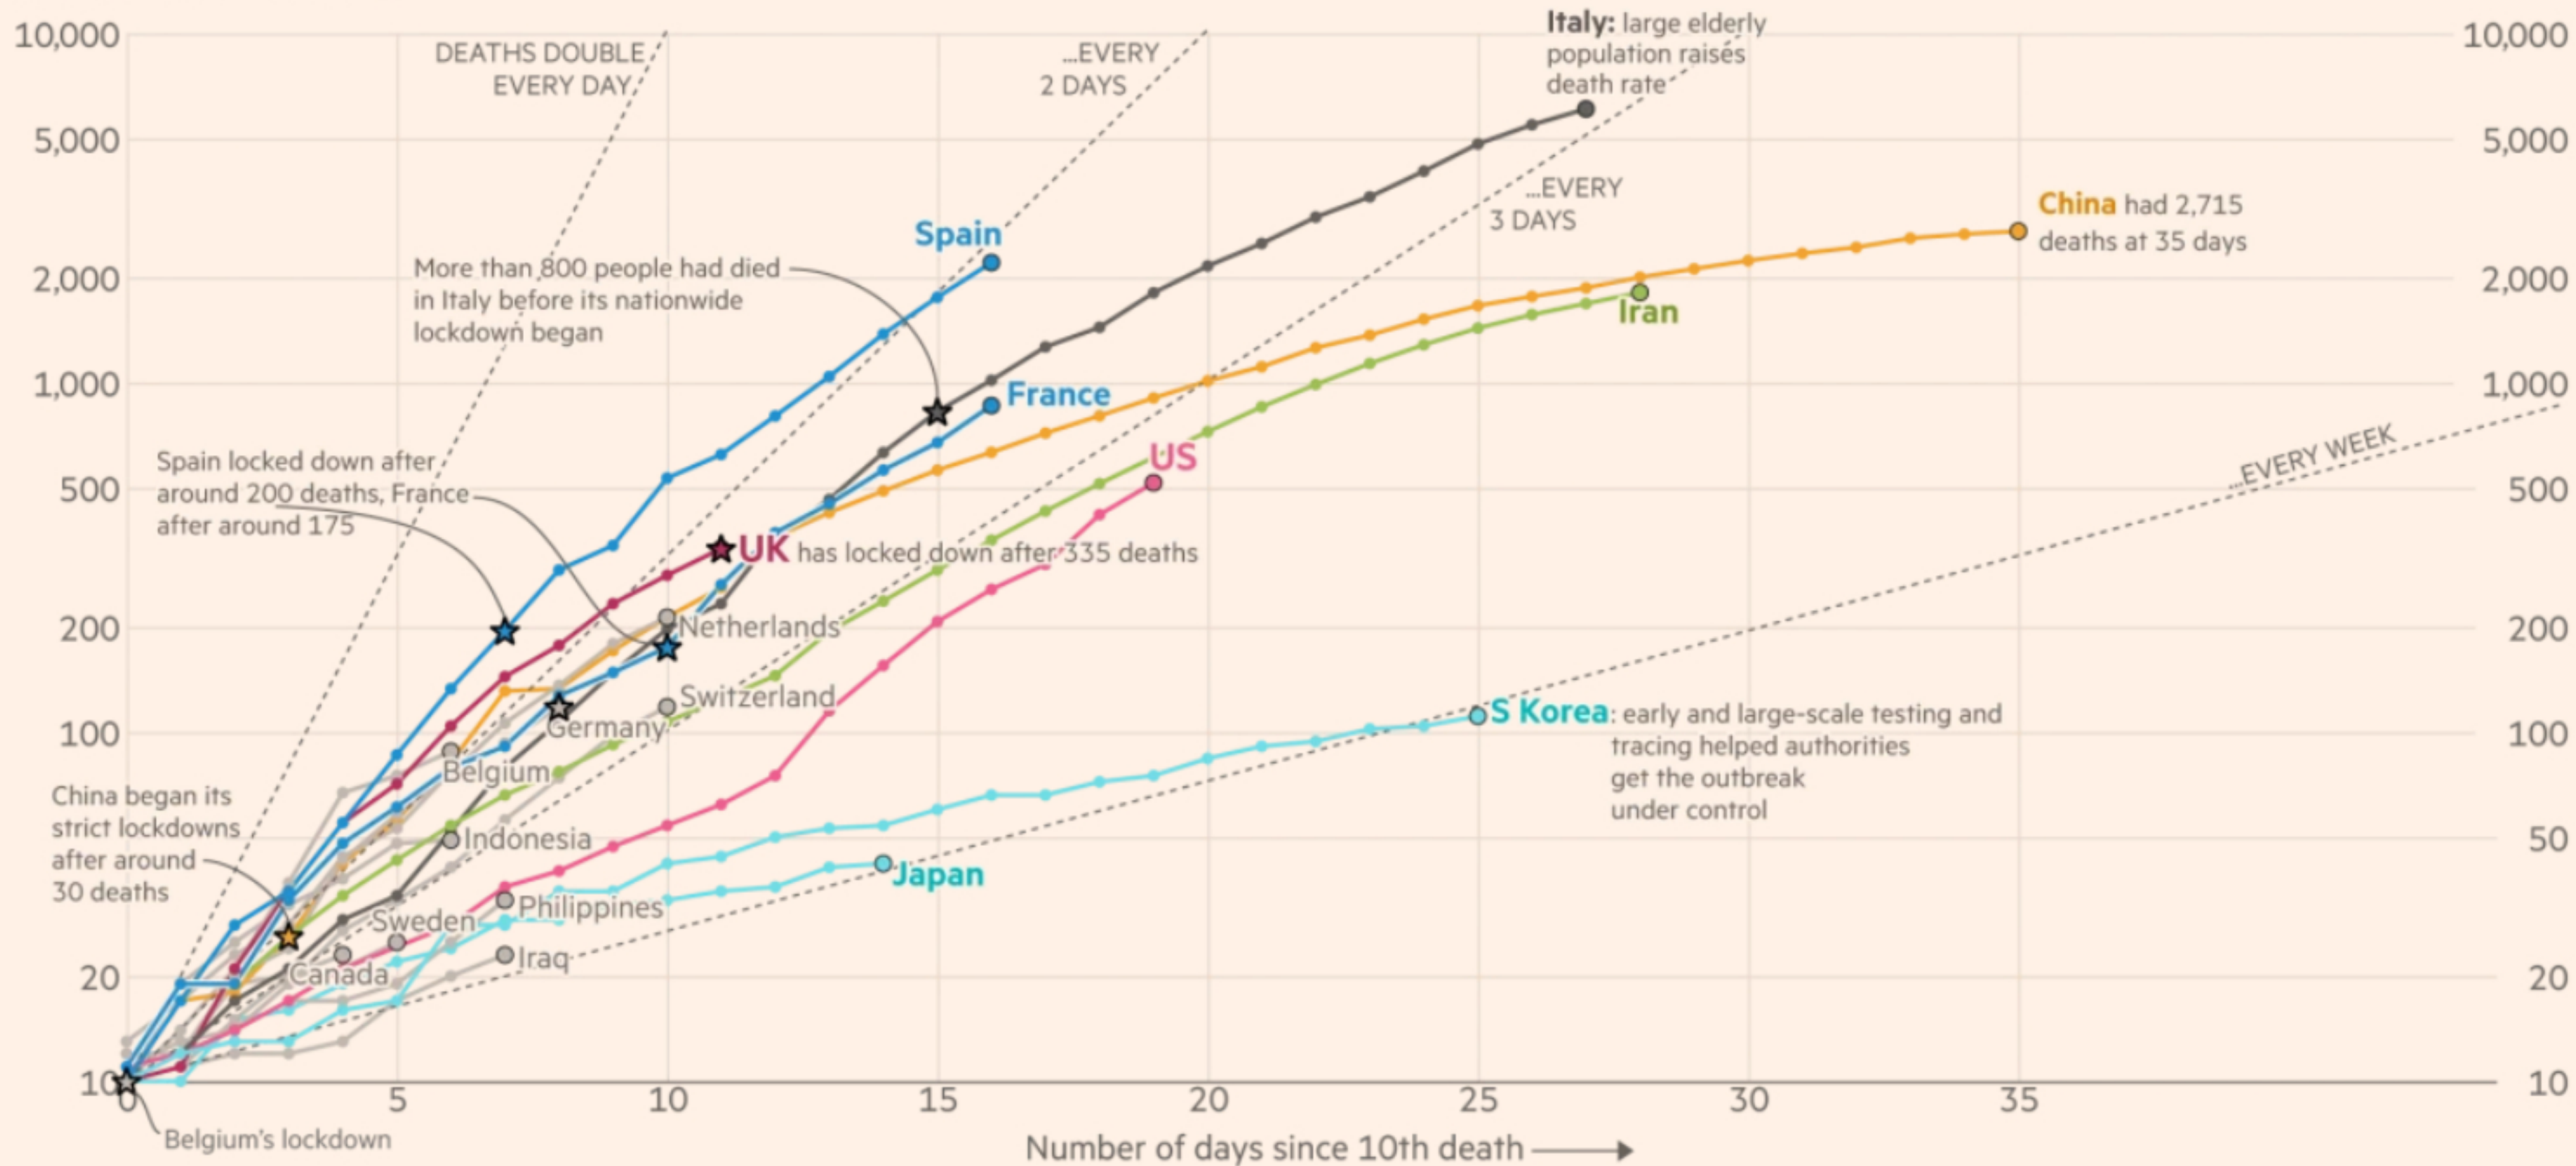

Italy, Spain and the UK have had more deaths attributed to coronavirus than China did at the same stage

Cumulative number of deaths, by number of days since 10th death

Nationwide lockdowns: ★

FT graphic: John Burn-Murdoch / @jburnmurdoch
 Source: FT analysis of Johns Hopkins University, CSSE; Worldometers; FT research. Data updated March 23, 21:00 GMT
 © FT